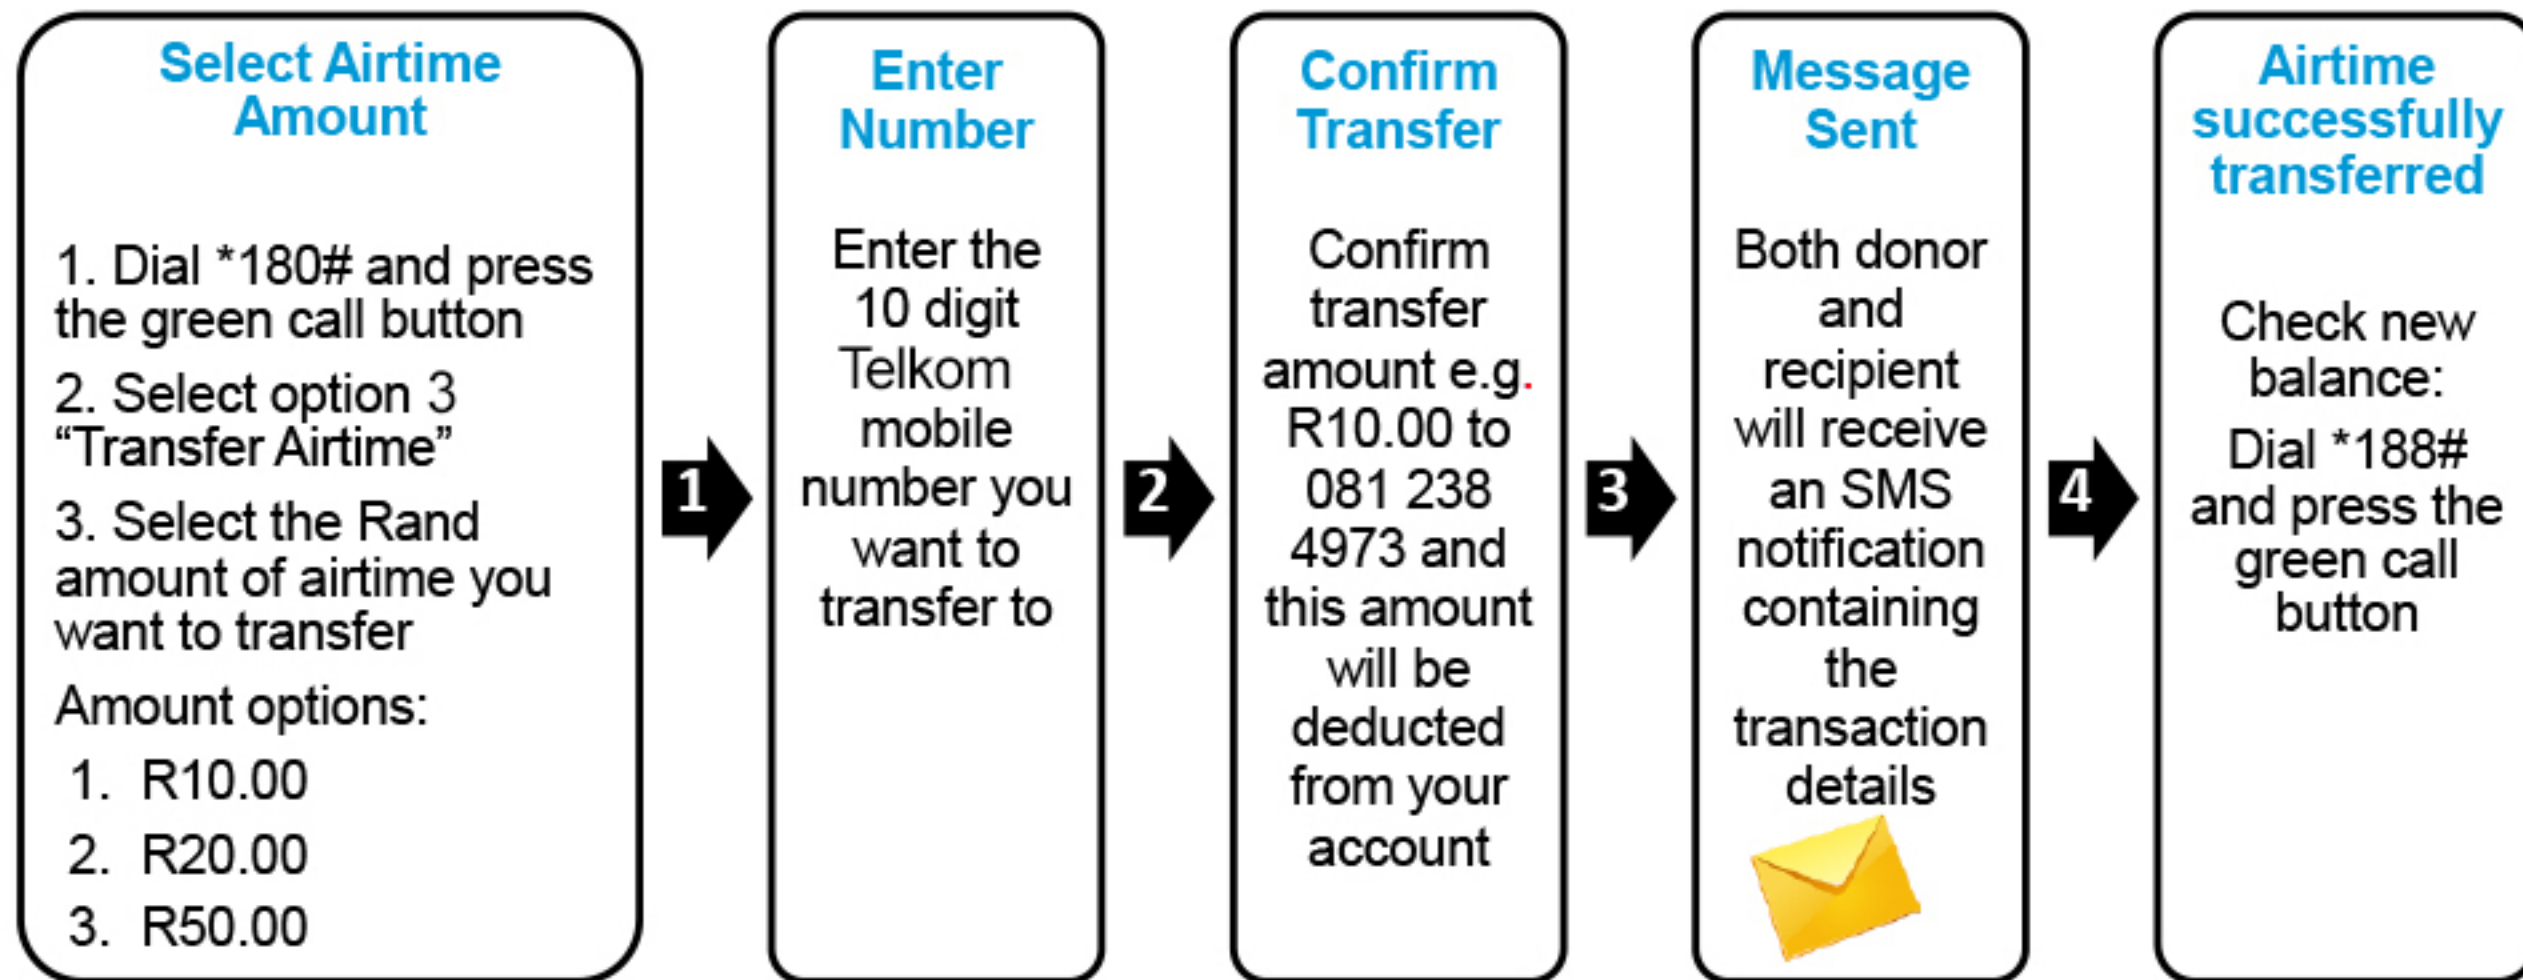

PERSONAL

Transfer airtime

How to transfer airtime on
your device

Telkom

How do I transfer Airtime?

1 Legend:
= Step Number

(Please note that all information used above is illustrative)